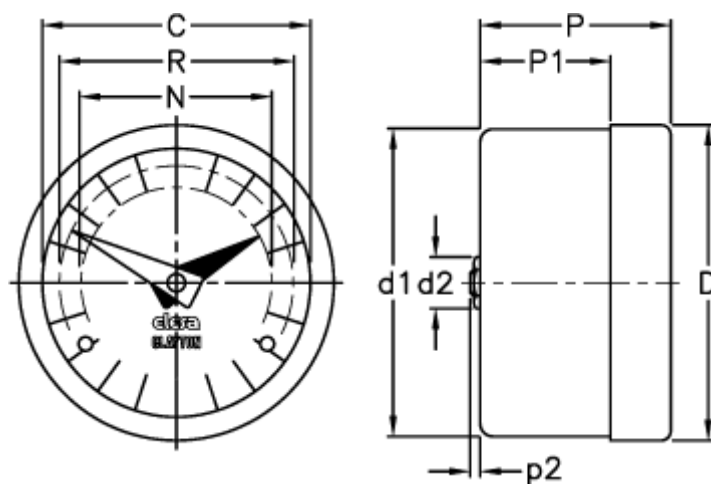

# Data Sheet

Article number: 2307020041

Description: E+G Gravity indicator  
GA01-0006-D

## Measures

C = 42

R = 37

D = 49.6

D1 = 48.3

d2 = 8

N = 30

P = 30

P1 = 20.5

p2 = 1.6